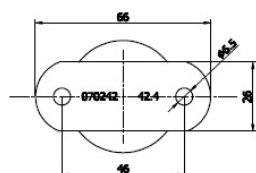

PRODUCT SHEET

Description:

Round Fixed Rail Support, SS304-Brushed, $\varnothing 42,4 \times 2,0 \times 79 \text{mm}$

Item number:

22.10.400-0

Units	Box	Carton	HS Code	Barcode
Pcs.	5	30	8302419000	
				5704866108492

SISO A/S

Mileparken 11
DK-2740 Skovlunde
Denmark
VAT: DK 24786013

Phone +45 45 830 900

www.siso.dk
siso@siso.dk

Danske Bank
Nytorv Branch
Copenhagen
SWIFT: DABADKKK

Account no.
4180 3112 112936
IBAN Account
DK7230003112112936