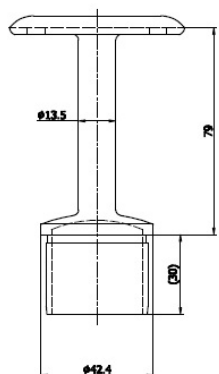

## Description:

Round Fixed Rail Support, SS304-Brushed,  $\varnothing 42,4 \times 2,0 \times 79 \text{mm}$

## Item number:

22.10.400-0

Units	Box	Carton	HS Code	Barcode
Pcs.	5	30	8302419000	
				5704866108492